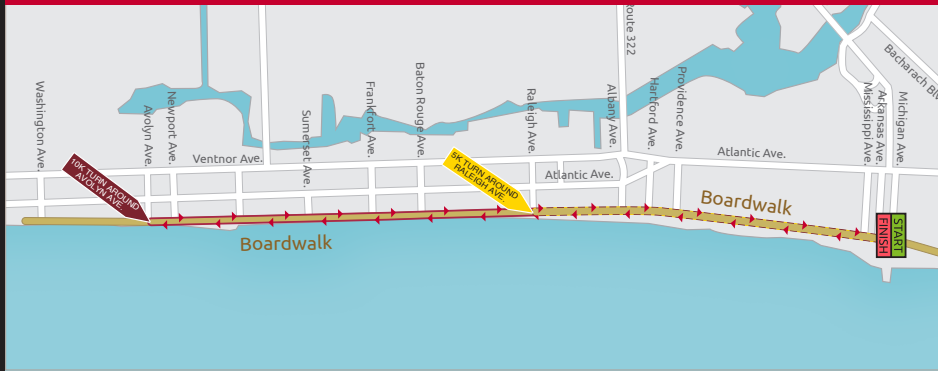

SATURDAY 10/19

BOARDWALK ADVISORY

BOARDWALK

Use precaution when walking or running on the Boardwalk in Atlantic City and Ventnor.
8:00 am – 1:00 pm

Bikes are prohibited on the Atlantic City & Ventnor Boardwalk during the event.