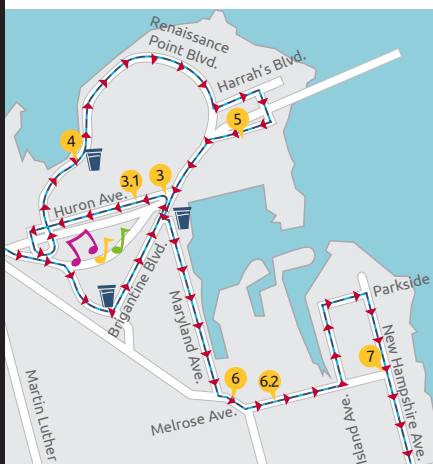

SUNDAY 10/20

BOARDWALK

Use precaution when walking or running on the Boardwalk in Atlantic City and Ventnor.
8:00 am – 3:00 pm
Bikes are prohibited on the Atlantic City & Ventnor Boardwalk during the event.

ATLANTIC CITY

Brigantine Connector/Atlantic City Expressway Tunnel

Closed: 5:30 am - 11:30 am

Bacharach Blvd. between MLK Blvd. and Brigantine Connector

Closed: 5:30 am - 9:00 am

Renaissance Point Blvd.

Closed: 5:30 am - 11:30 am

Borgata Employee Parking and Delivery Entrance

Closed: 6:00 am - 10:00 am

Access road to Borgata, entrances to Borgata, Harrah's and Golden Nugget

Delays: 7:00 am - 10:30 am

Bacharach Blvd., New Hampshire Ave. & Melrose Ave.

Delays: 7:00 am - 10:30 am

Golden Nugget & Harrah's Atlantic City Hotel

Delays: 7:00 am - 10:00am / Follow Detour

MARGATE/VENTNOR/LONGPORT

Jerome Ave. from the Margate Bridge to Ventnor Ave.

Delays: 9:00 am - 2:00 pm

Atlantic Ave. from Washington Ave. in Ventnor to

11th Ave. in Longport

Delays: 9:00 am - 2:00 pm

Amherst Ave. from Monroe Ave. to Jerome Ave.

Closed: 9:00 am - 1:00 pm